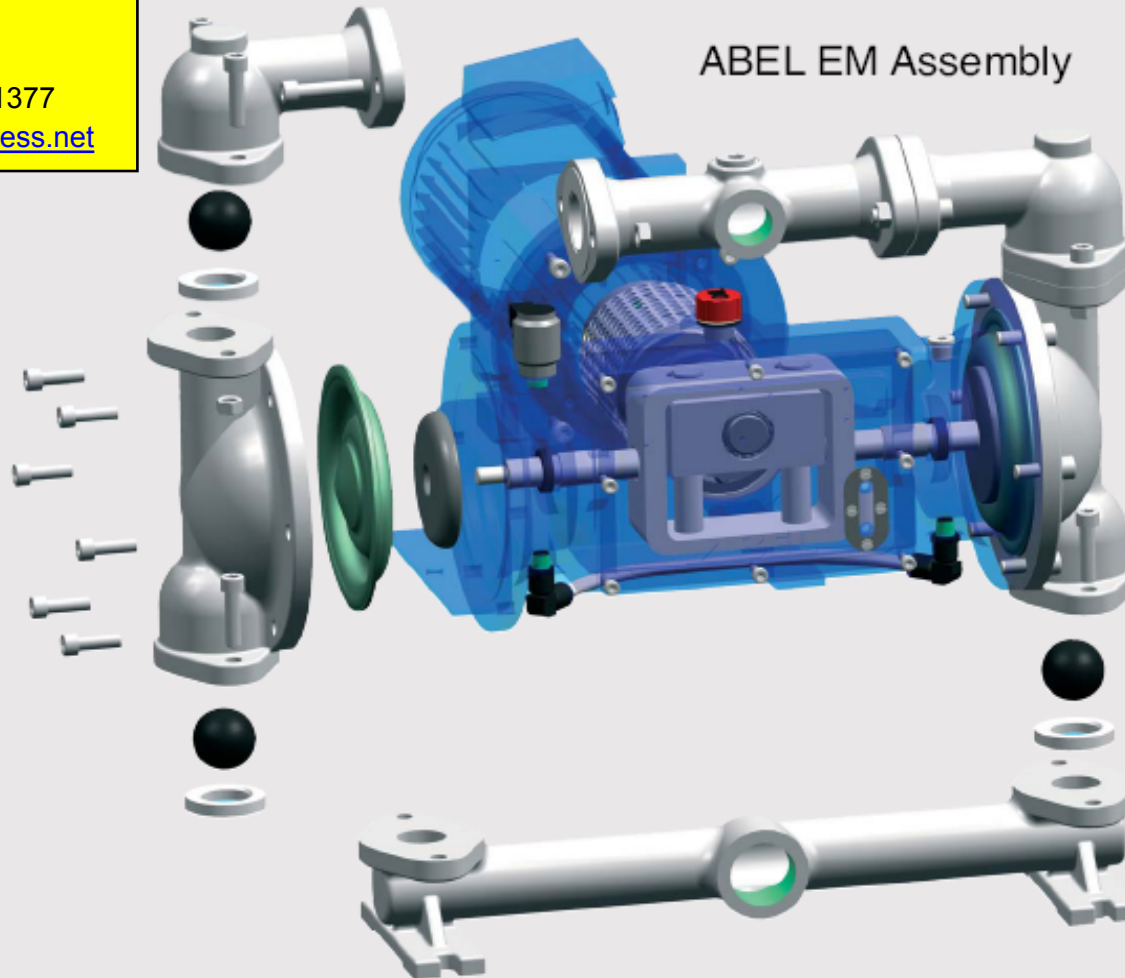

Abel Electrically Driven Diaphragm Pump, Series EM

www.serviceprocess.net

Service Process Equipment, Inc.

PO Box 850908

Mobile AL 36685-0908

251.342.1313 • Fax 251.342.1377

Email msellers@serviceprocess.net

ABEL[®]
Pump Technology